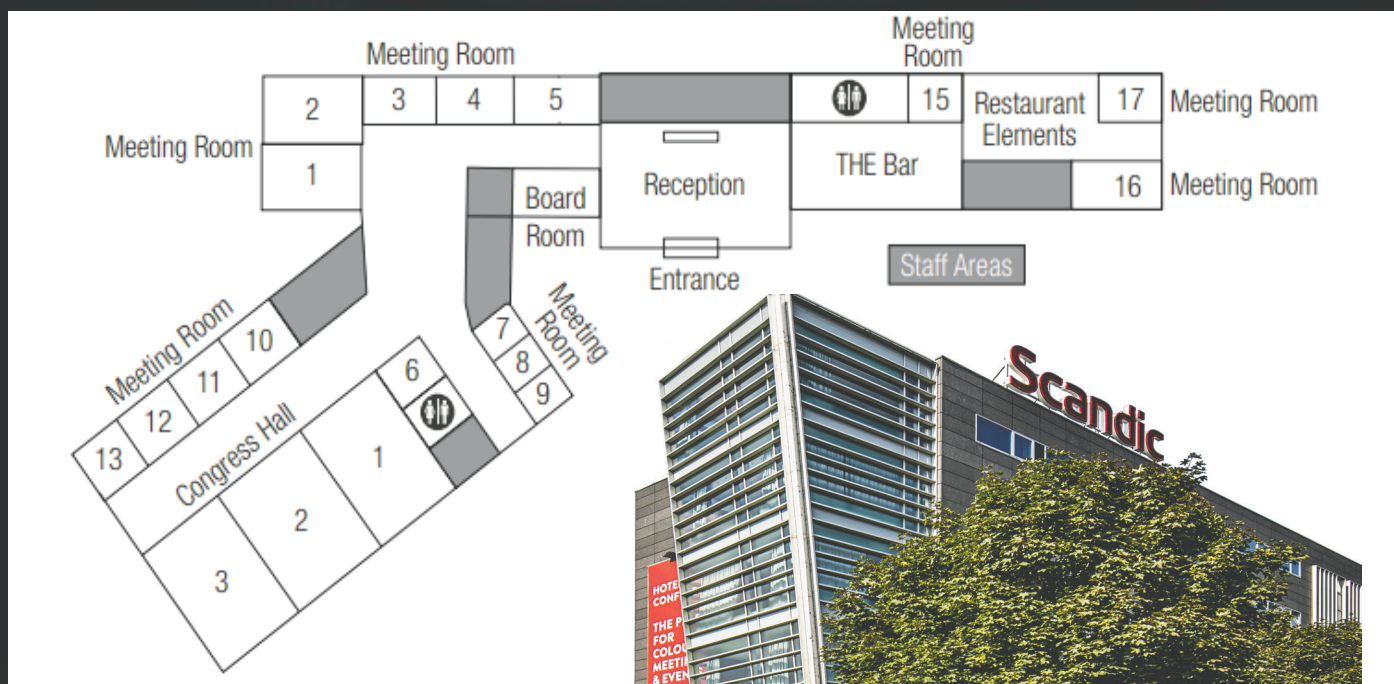

soundsociety

UDSTILLER OVERSIGT

SCANDIC SLUSEHOLMEN

Congress Halls 1: TopSound Hifi

Congress Halls 2: SAS Audio

Congress Halls 3: Dynaudio

1. Audio Group Denmark / Lydspecialisten
2. Audio Group Denmark / Lydspecialisten
3. Studio Sound
4. HIFI KLUBBEN
5. HIFI KLUBBEN
6. Technics
7. Genelec
8. Inventum
9. Audioconsult

10. Inventum
  11. Sound2Vision / Tophøj Teknik
  12. Emotiva
  13. Gato Audio
2. Board Room: HeadAudio.dk
15. Lydbutikken
  16. Buchardt Audio
  17. Tekni-Fi
4. Lobby: Akustiske Ikoner

Udstillingen er på 2 Hoteller

Der er ca. 20 min gang = 1,5km mellem hotellerne. Dem der IKKE vil gå eller køre selv, er velkommen til at tage en gratis shuttle bus. (OBS begrænset til 59 pladser, kører hver halve time).